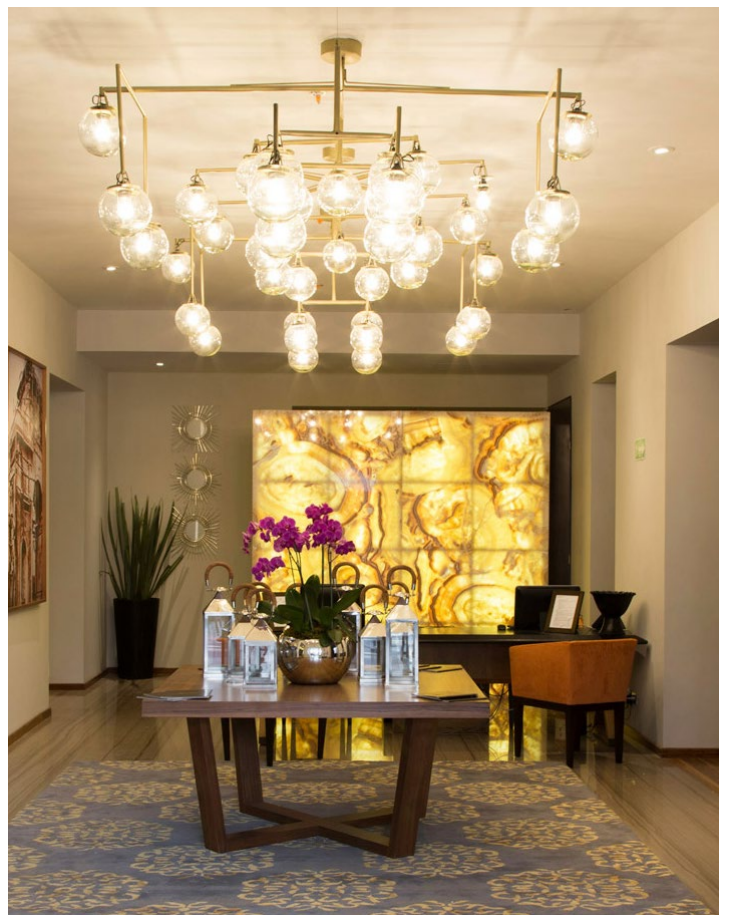

Salones / Event Halls							m² / ft²	Altura en mts / Height in ft
Grand Saloon	-	25	50	25	-	35	45.65 / 491.37	3 / 9.84
Lounge Saloon	-	-	-	-	-	-	29 / 312	3 / 9.84
Meefing Saloon	-	-	-	-	-	-	28 / 305	2.9 / 9.51
SKY Bar	30	-	-	-	-	-	- / -	- / -
Roof Garden Terraza	45	-	-	-	-	-	- / -	- / -