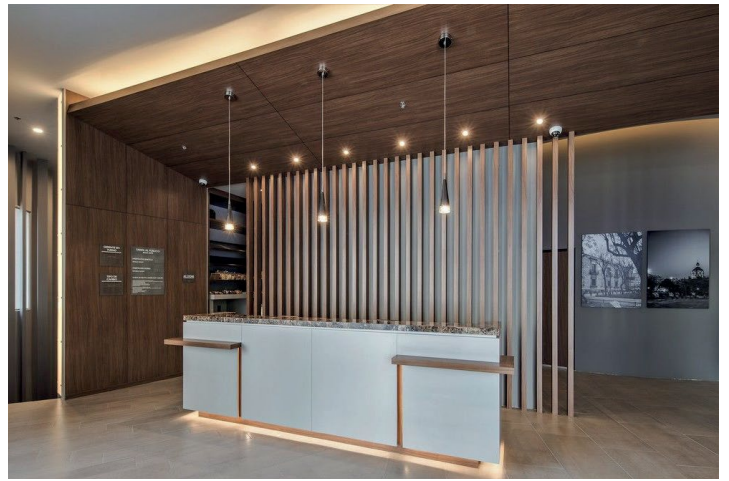

21.AC Hotel Guadalajara Expo

Total de Habitaciones / Total Rooms : 166

Av. López Mateos Sur #2375, Ciudad del Sol, 45050, Zapopan, Jal.
www.hotelesprisma.com
hector.lopez@fibrainn.mx

+52 (33) 3880-0600 / 01 800 900 0900