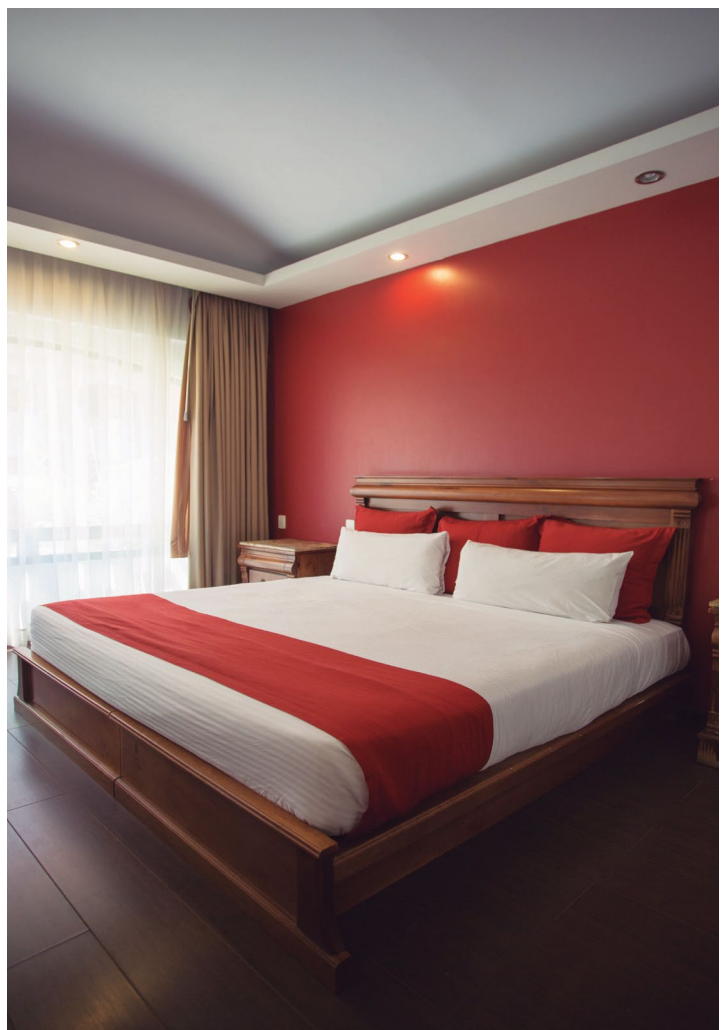

Salones / Event Halls							m² / ft²	Altura en mts / Height in ft
Escocia	60	30	50	40	40	30	161 / 1,732	2.5 / 8.2
Galicia	100	70	110	110	110	70	161 / 1,732	2.5 / 8.2