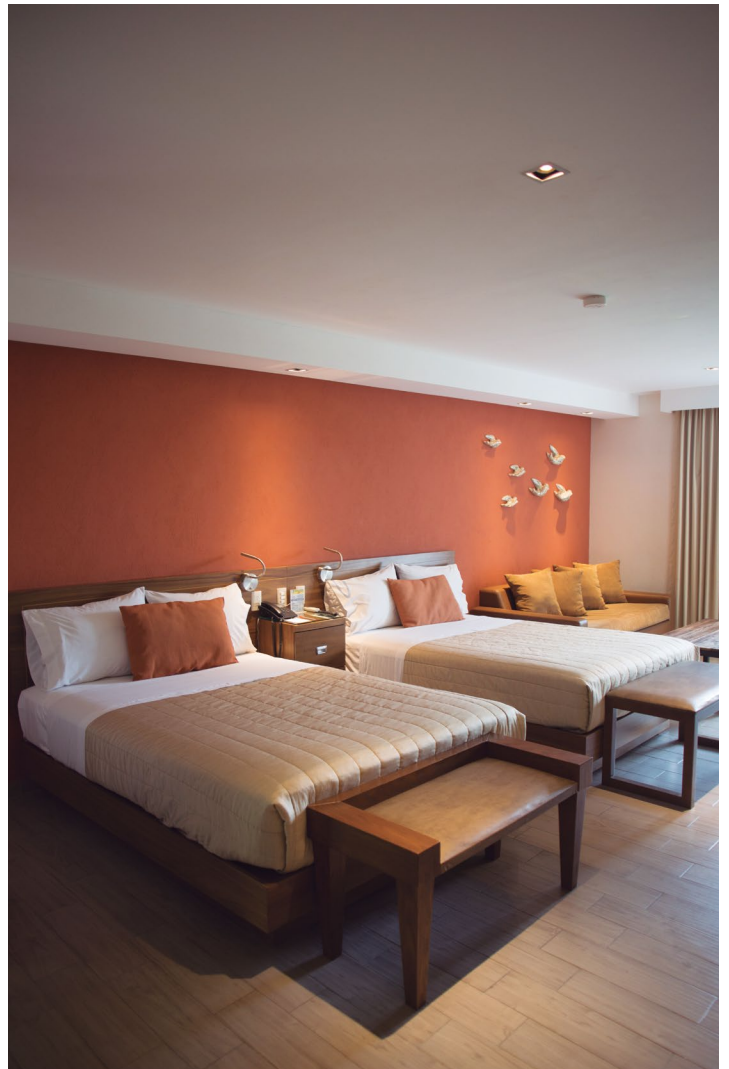

+52 (33) 3133-0808 / +52 (33) 3133-0852 / +52 (33) 3133-0862

Si visitas la ciudad de Guadalajara por negocios o por placer somos tu mejor opción. En Hotel Puerta del Sol mantenemos el compromiso de renovarnos continuamente, por lo cual estamos seguros que en cada visita encontraras mejoras llevadas a cabo para que tu estancia siempre sea la más cómoda. Nuestro servicio 4 estrellas te sorprenderá; déjanos atenderte como lo mereces.

If you visit the city of Guadalajara, we are the best option. In Puerta del Sol hotel we remain committed to continuously renew ourselves, that is why we are sure that every time you visit us you will find improvements made in order to make your stay the most comfortable all the time. Our 4-star service will surprise you; let us treat you as you deserve.

Distancias / Distances

25.7 km / 15.96 mi	Aeropuerto / Airport
24.5 km / 15.22 mi	Central de Autobuses / Bus Station
17 km / 10.56 mi	Expo Guadalajara
4.4 km / 2.73 mi	Centro Histórico / Downtown
9.1 km / 5.65 mi	Tlaquepaque
16.7 km / 10.37 mi	Zapopan
11.5 km / 7.14 mi	Zona Financiera / Financial Area

Salones / Event Halls

Áreas para eventos / Event areas	1
Máxima Pax / Room capacity	100 pax.
Salón más grande / Largest room	Azafrán
Pax máxima en salón más grande / Largest room capacity	60 pax.
Total m² / Total ft²	40 / 430.56

Salones / Event Halls							m² / ft²	Altura en mts / Height in ft
Azafrán	50	40	70	30	-	30	40 / 430.56	- / -